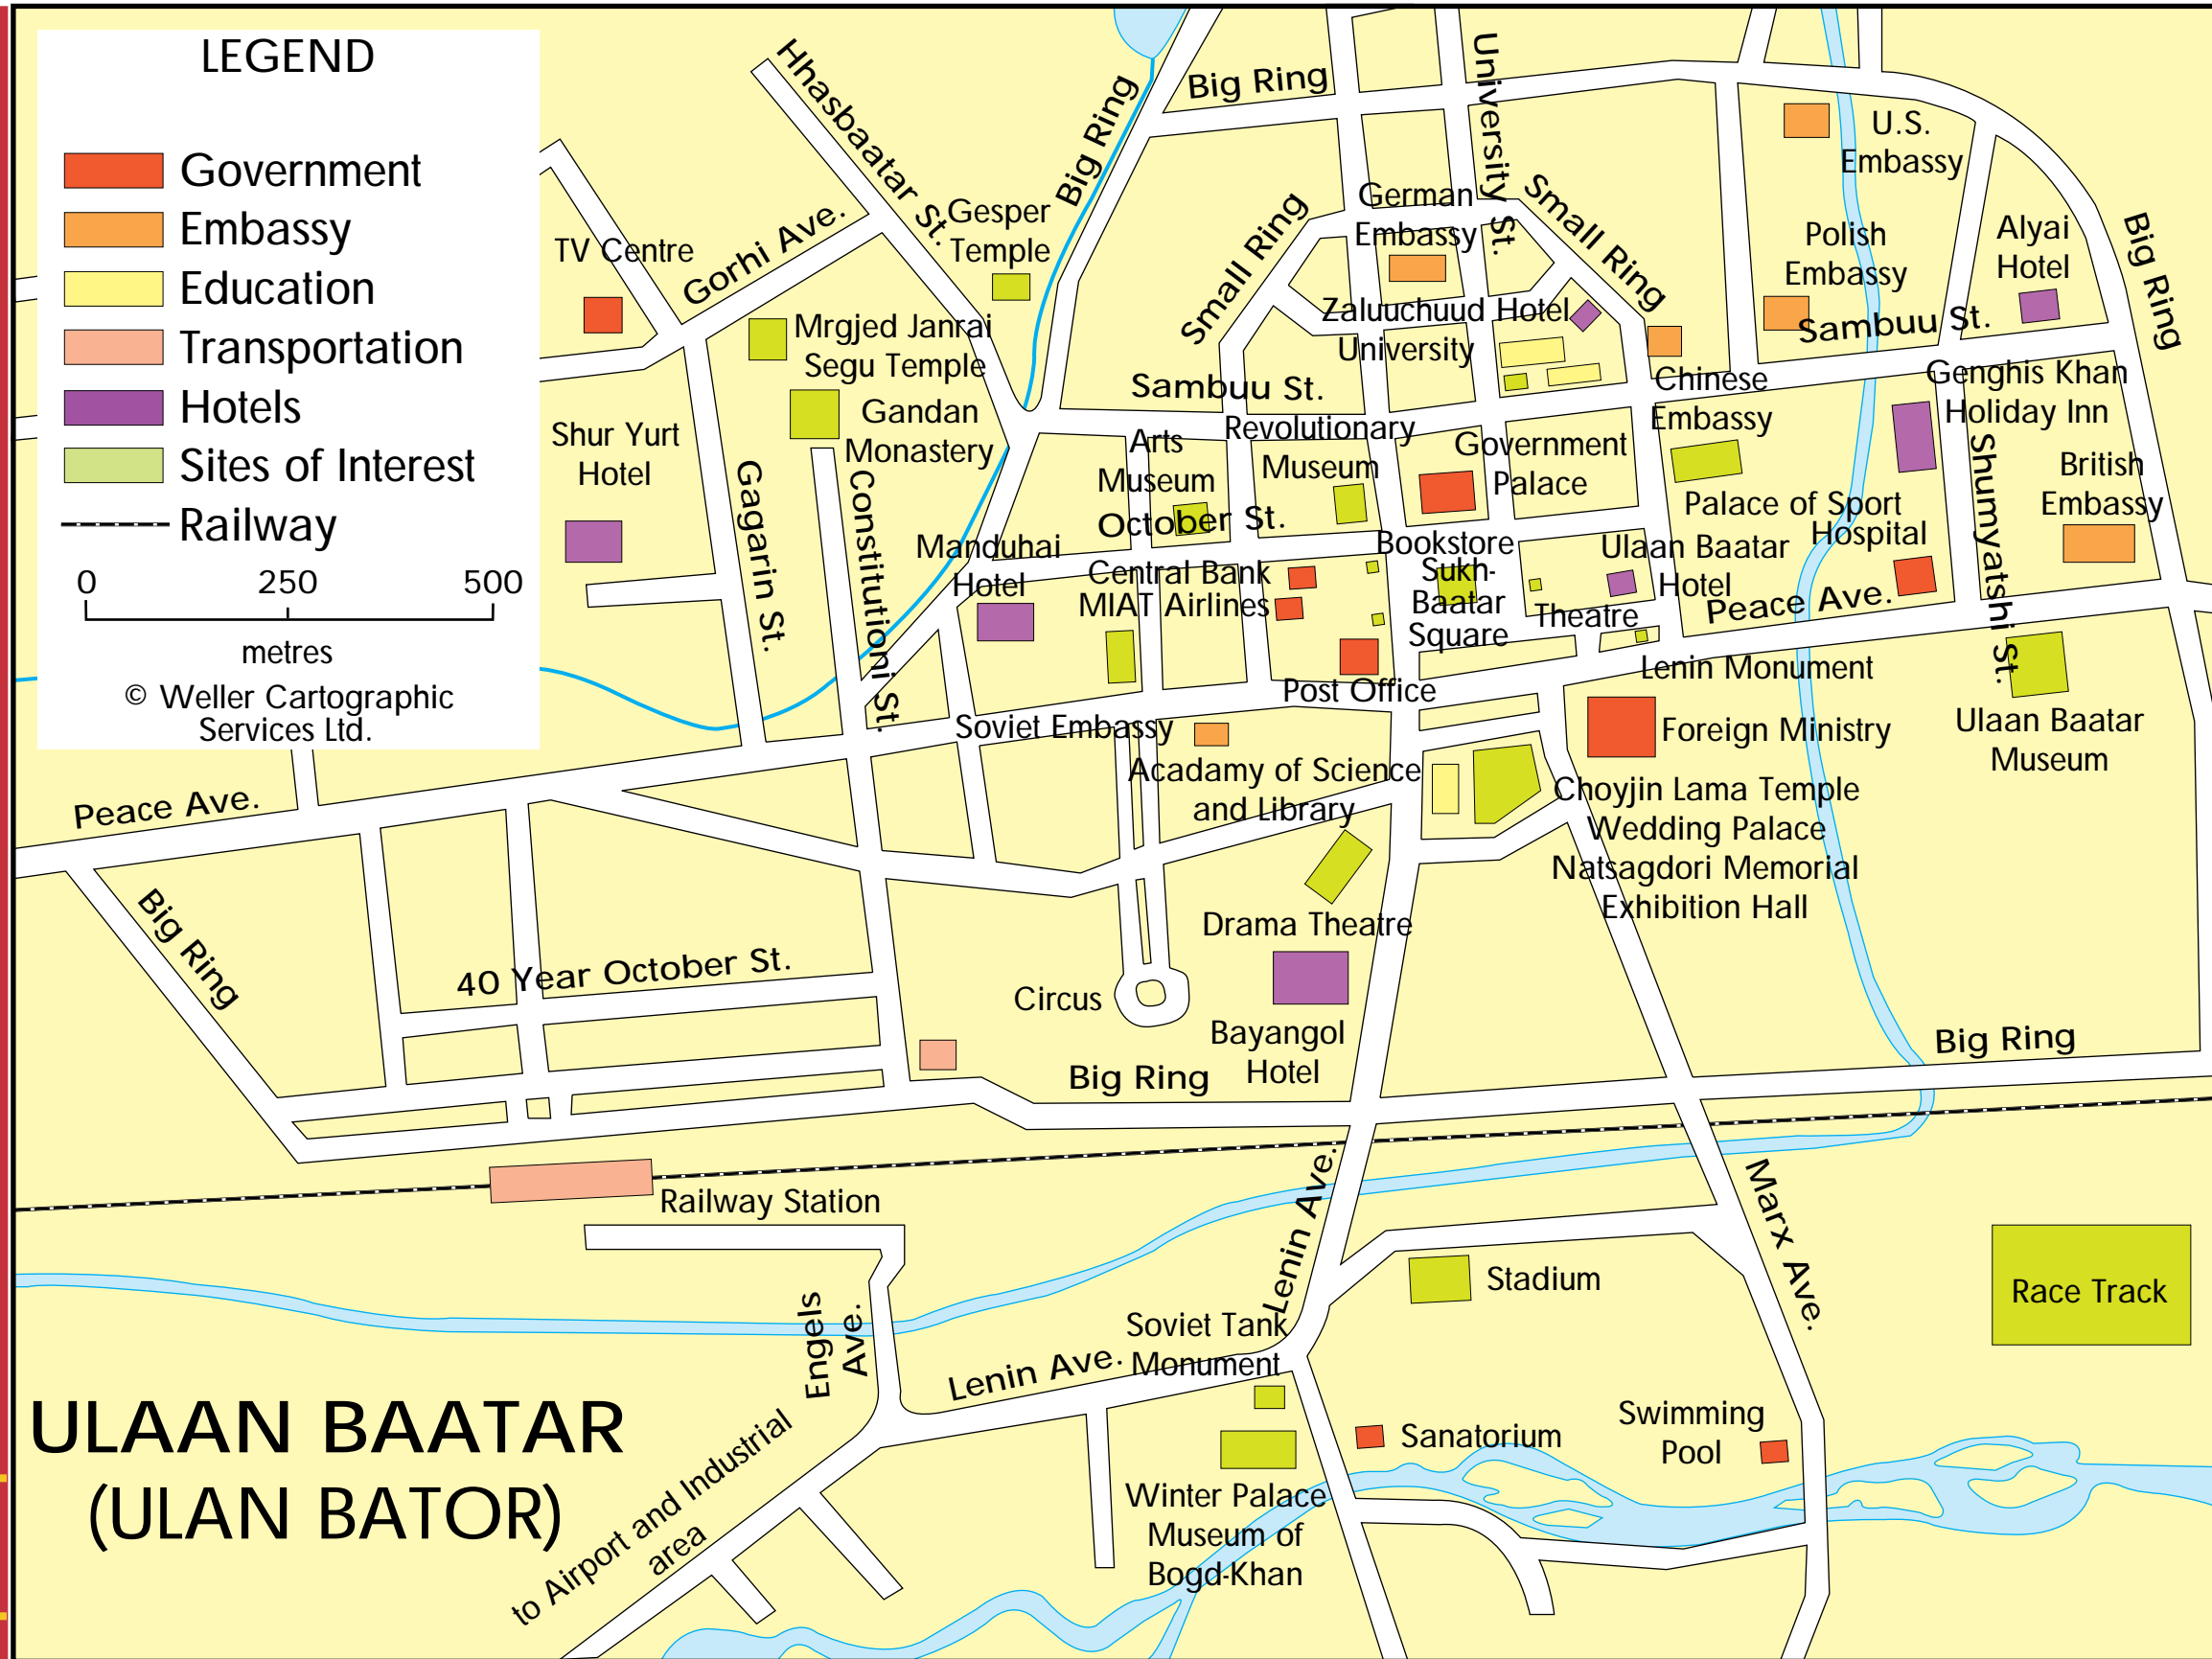

Weller

21101

WELLER CARTOGRAPHIC SERVICES LTD.'S

Ulaan Bataar